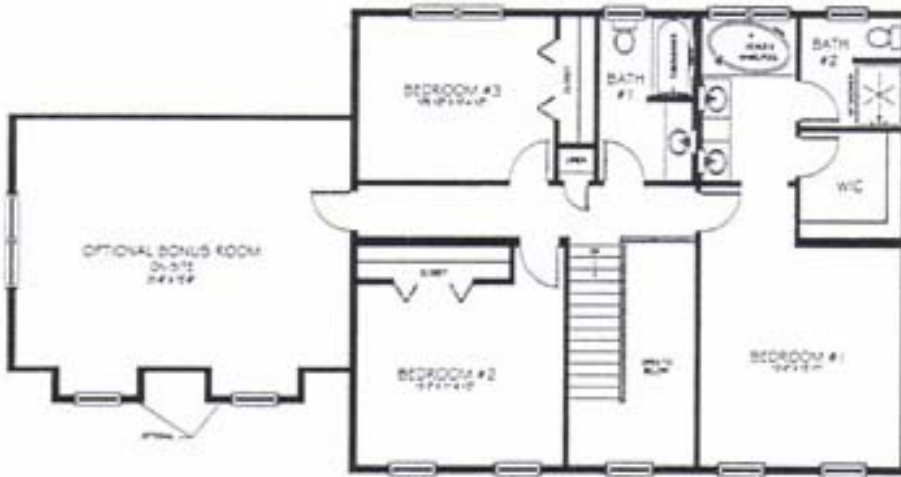

Cavalier Construction

Post Office Box 808
Westhampton Beach, NY 11978
(631) 288-4859

The Isabella

Approx. 2640 Square Feet
30' x 38'/56'
3 - 4 Bedrooms,
2 1/2 Baths