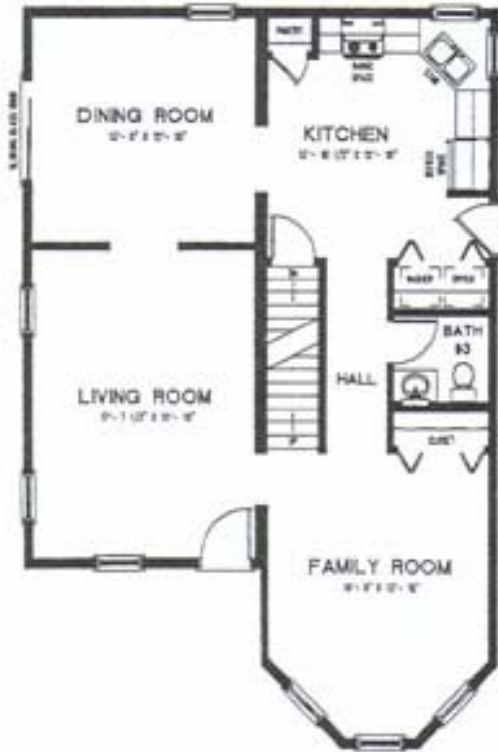

Cavalier Construction

Post Office Box 808
Westhampton Beach, NY 11978
(631) 288-4859

The Caroline

Approx. 2025 Square Feet
27'6" x 32' / 42'
3 Bedrooms, 2 1/2 Baths