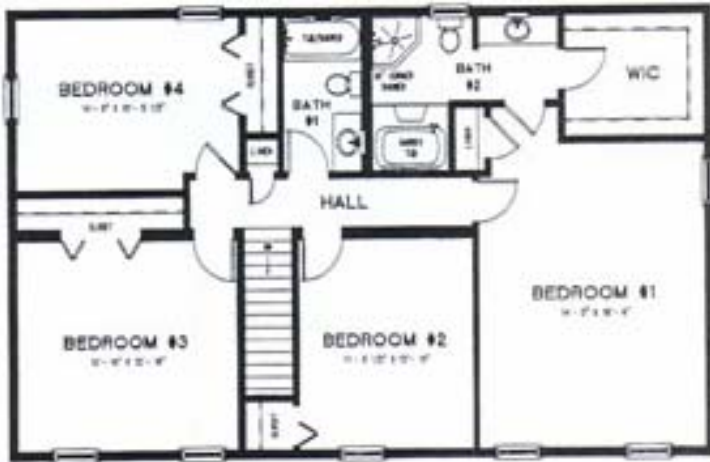

## The Amalia

Approx. 2420 Square Feet  
27'6" x 44'  
4 Bedrooms, 2 1/2 Baths